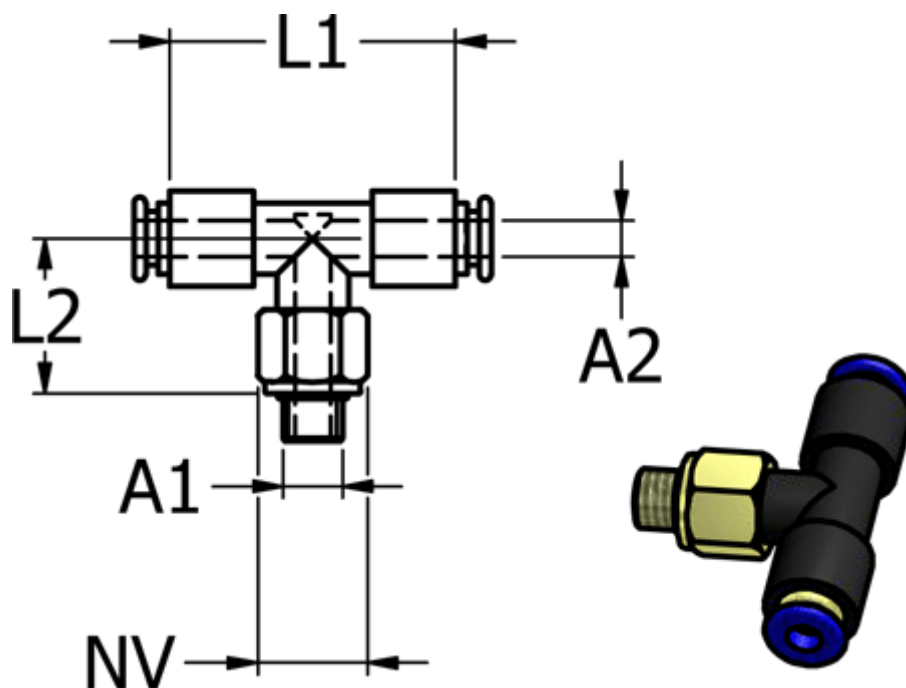

Article number: 586PB53

Description: Mini Push-in PB53, Tee, swivel, Ø3/M5/Ø3

Measures

Ext. hose diameter A2	= 3 mm
L1	= 24
L2	= 16
NV	= 8
Thread A1	=